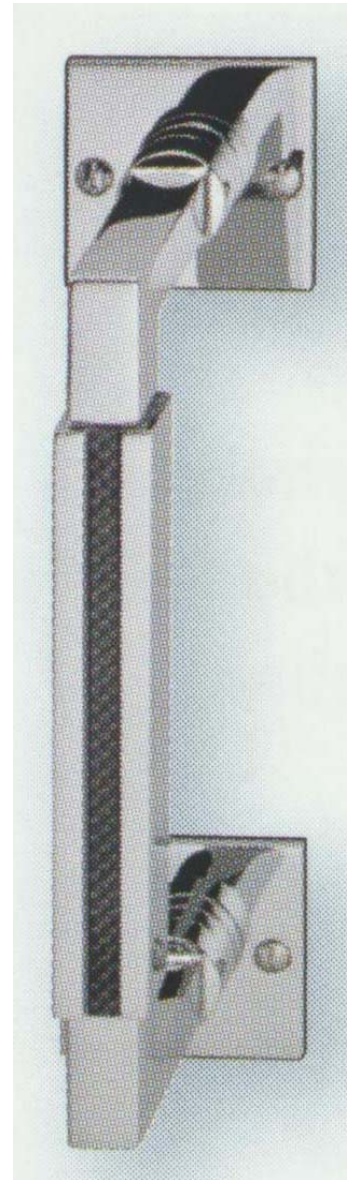

“1820”

ART DECO STYLE LEVERS
and

Lever #06.P20 120 mm
Escutcheon #06.P02 248 x 42 mm

“1885”

Lever #06.P85 120 mm
Escutcheon #06.P05 248 x 42 mm

ART DECO STYLE “1835”

Lever #06.P46; Rose #12.P10

Lever #06.P26 118 mm
Escutcheon ##06.P46 245 x 40 mm

BAUHAUS DESIGN

lever #051824; CARBON FIBRE inlay 120 mm long
rose #44; 50 mm square

lever #051824; RED COLOR inlay 120 mm long
rose #44; 50 mm square

Pull #05.21
180 mm C t C

Pull #05.P1084
180 mm C t C

Lever #12.576 Rose #12.110
Stainless steel

Lever #07.P70 110 mm; Escutcheon #07.P67; 225 x 35 mm

CLASSIC SHIPS LEVER HANDLES

Classic ships lever #00.P47 105 mm long
Escutcheon #00.P06; 210x50 mm

Lever #00.P47 105 mm
Rose #00.P07 50 mm diameter

Lever #12.P7066 'U' shape 135 mm long; Rose #00.P07; 50 mm diameter